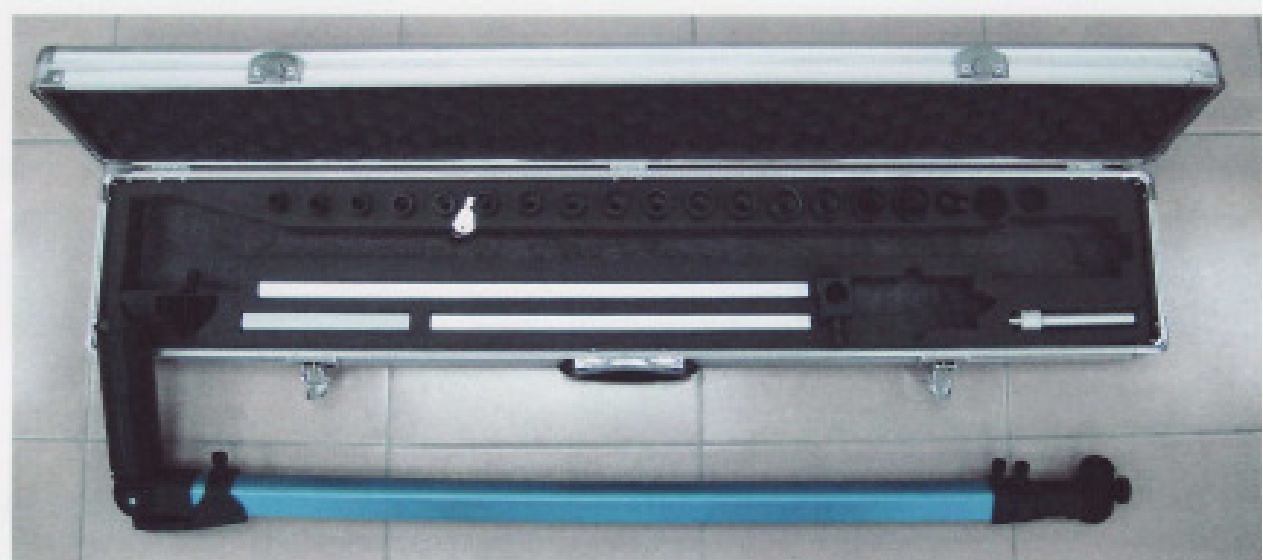

M3 Tram Gauge

A competitively priced measuring tram gauge with a magnetic adaptor for easy one man operation. A spirit level ensures correct baseline measurement. Comes with the whole array of tips, cups, extension rods, height adaptors.