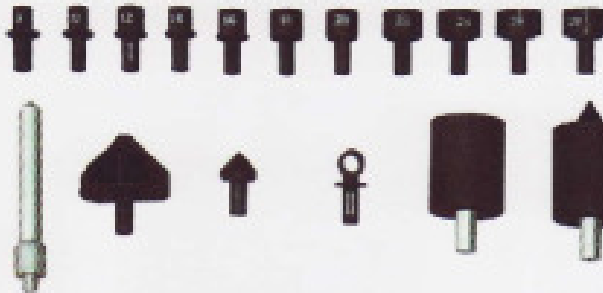

M3 Tram Gauge

A competitively priced measuring tram gauge with a magnetic adaptor for easy one man operation. A spirit level ensures correct baseline measurement. Comes with the whole array of tips, cups, extension rods, height adaptors.