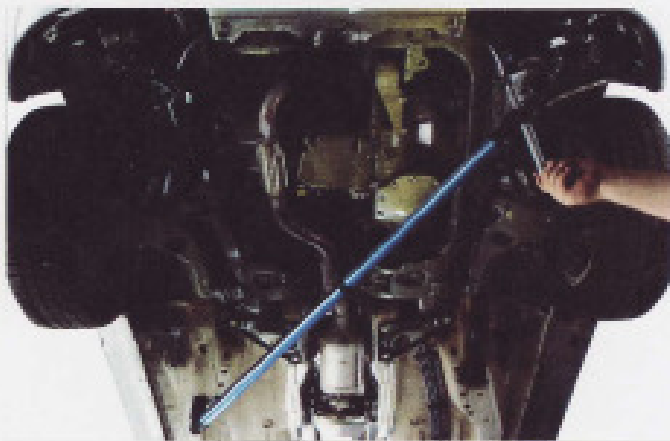

M3 Tram Gauge

A competitively priced measuring tram gauge with a magnetic adaptor for easy one man operation. A spirit level ensures correct baseline measurement. Comes with the whole array of tips, cups, extension rods, height adaptors.