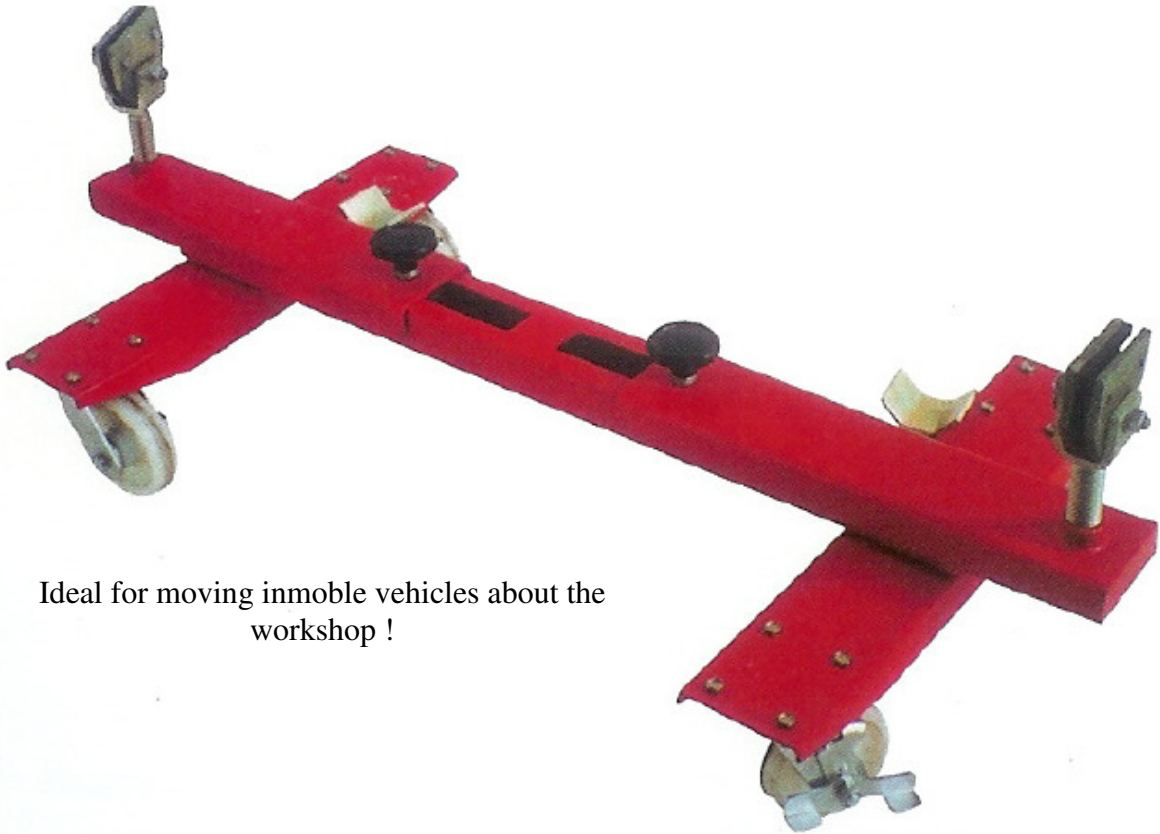

CD-2T Vehicle Dolly

(2 ton capacity)

Ideal for moving immobile vehicles about the workshop !

Specifications :-

Capacity - 2,000 kg
Adjustable width - 920 to 1,420 mm
Wheel diameter - 125 mm (5 inches)
Weight - 44 kg.